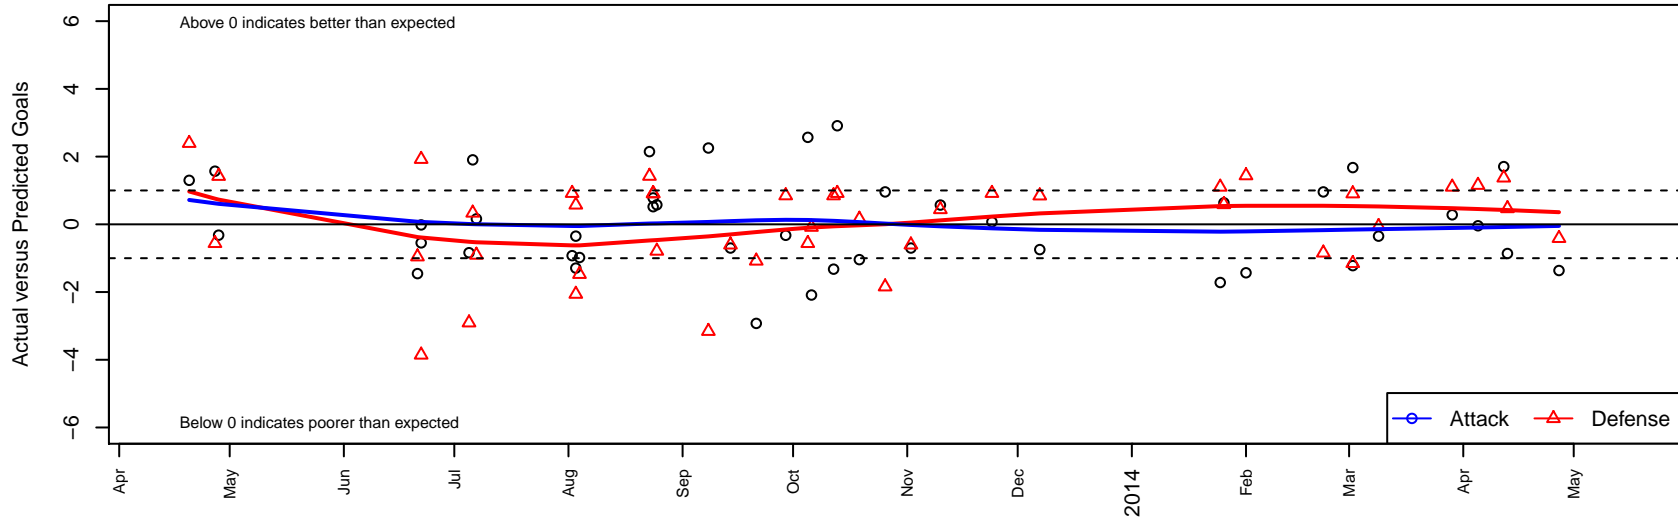

NWN Blue B99
Dots are actual minus expected GF (blue circles) and GA (red triangles).
Blue line is smoothed change in attack strength. Red is smoothed change in defense strength.